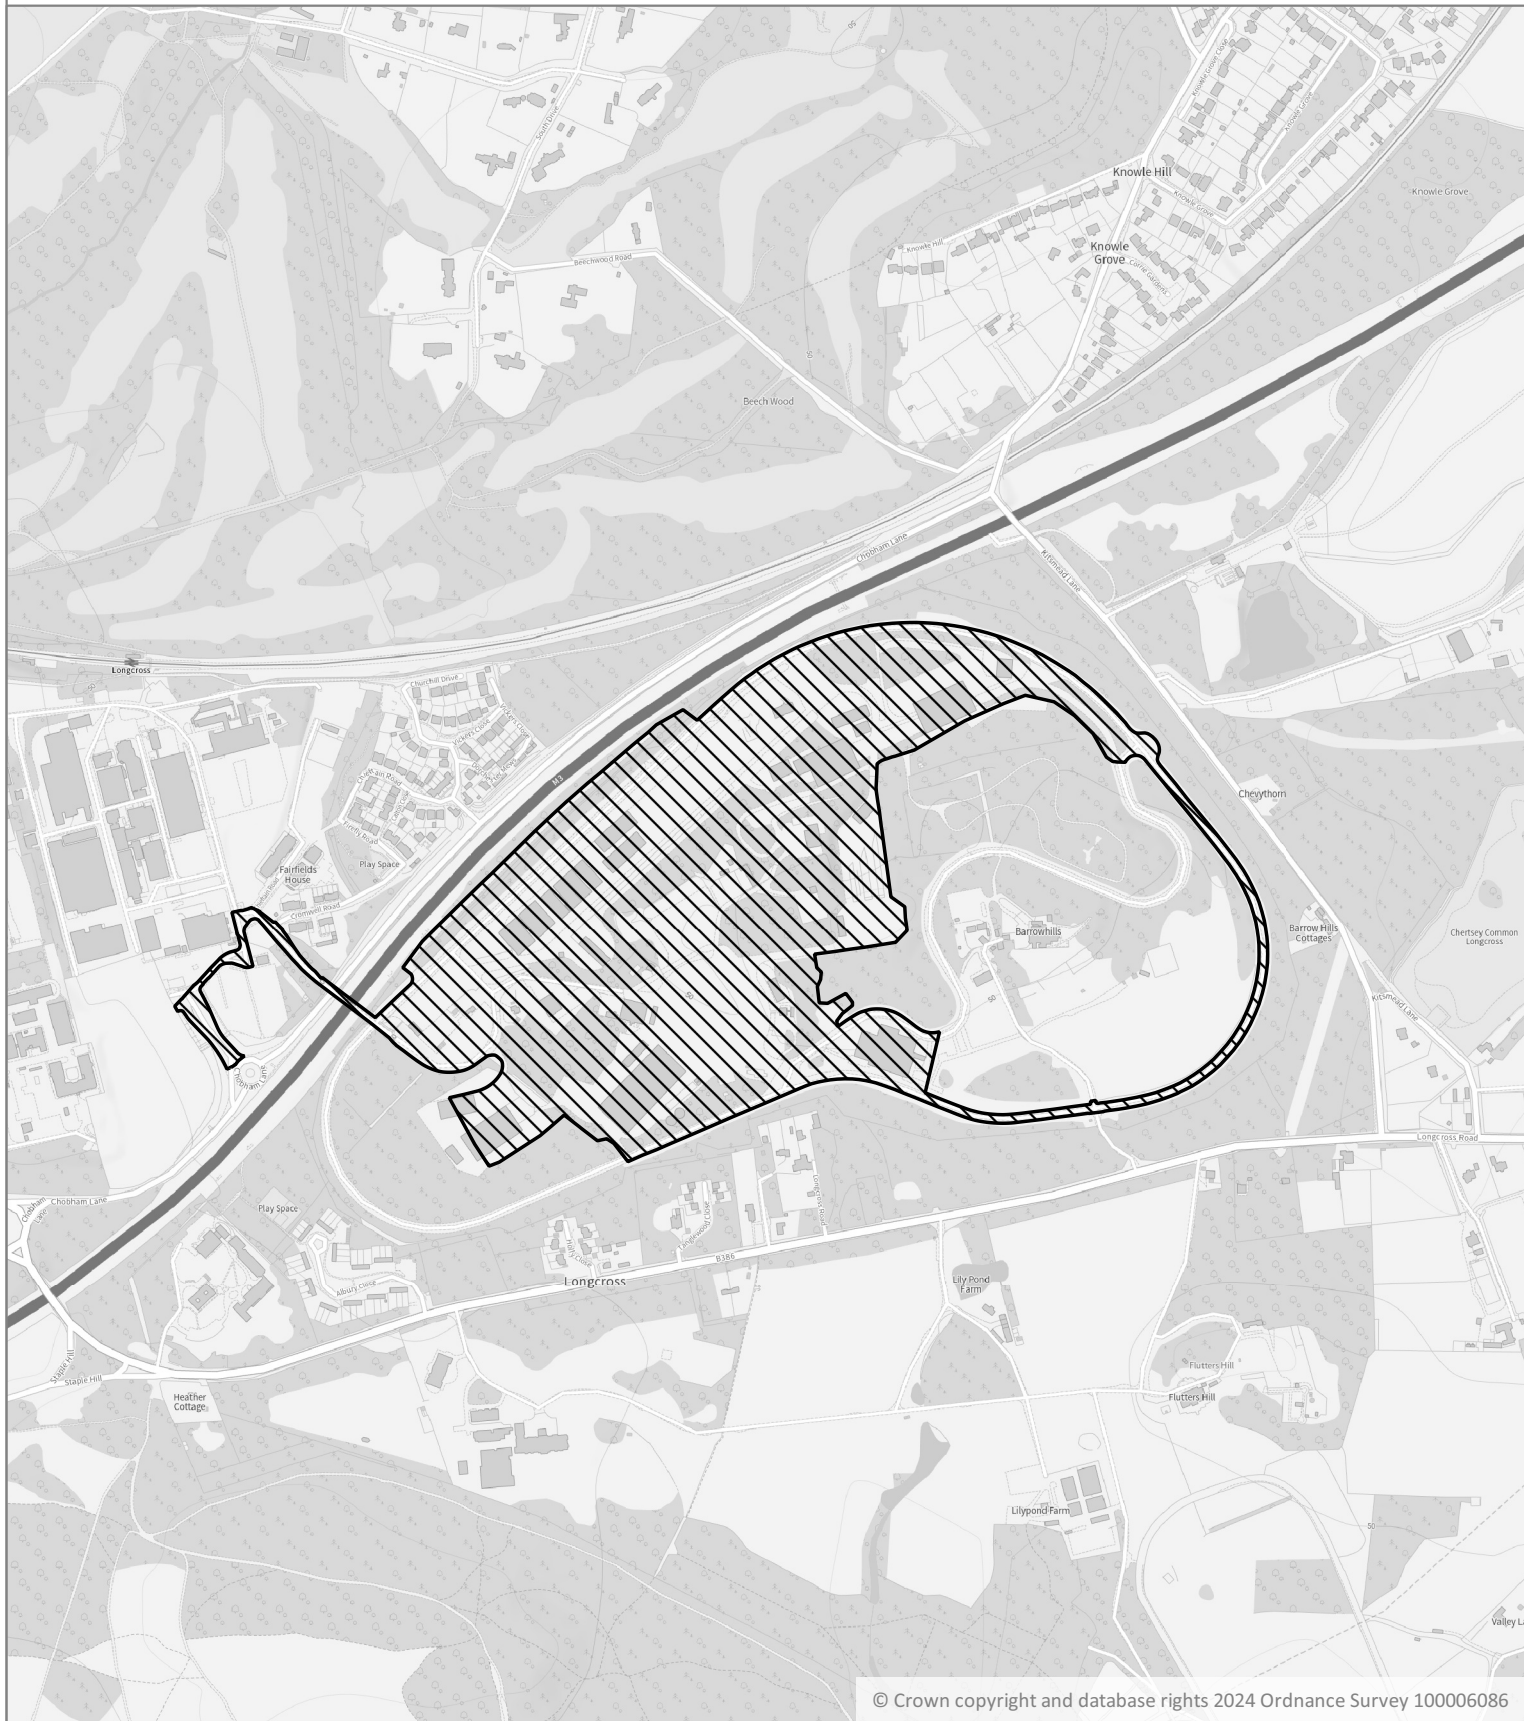

FOR LOCATION PURPOSES ONLY

Runnymede Borough Council
Runnymede Civic Centre
Station Road
Addlestone
Surrey KT15 2AH

Date:15/01/2024

Longcross South

© Crown copyright and database rights 2024 Ordnance Survey 100006086

Scale: 1:10,000

RU.23/0118